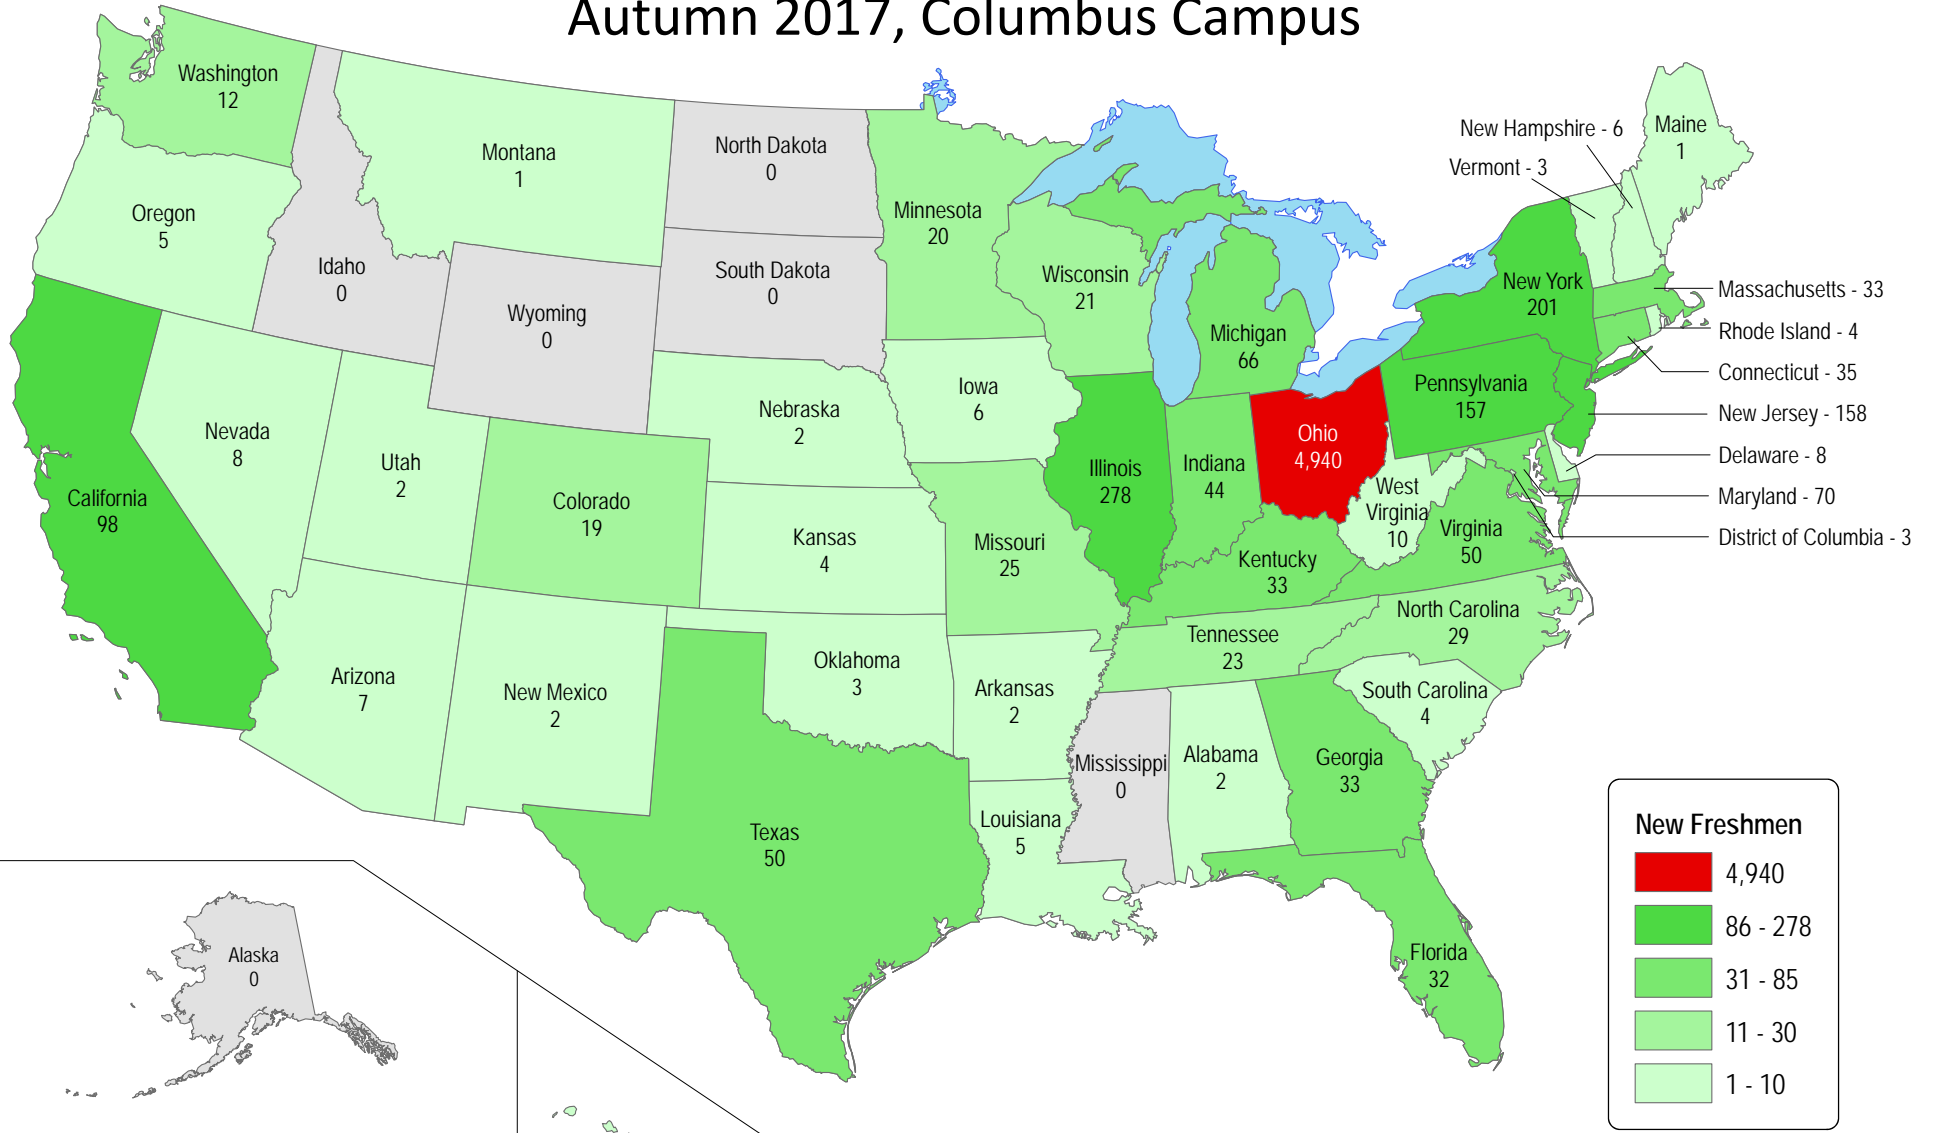

# The Ohio State University

## New Freshmen Enrollment by State Autumn 2017, Columbus Campus

Enrollment Services  
November 22, 2017

*Inset maps are not to scale*

Hawaii - 4

Puerto Rico - 6  
Guam - 1